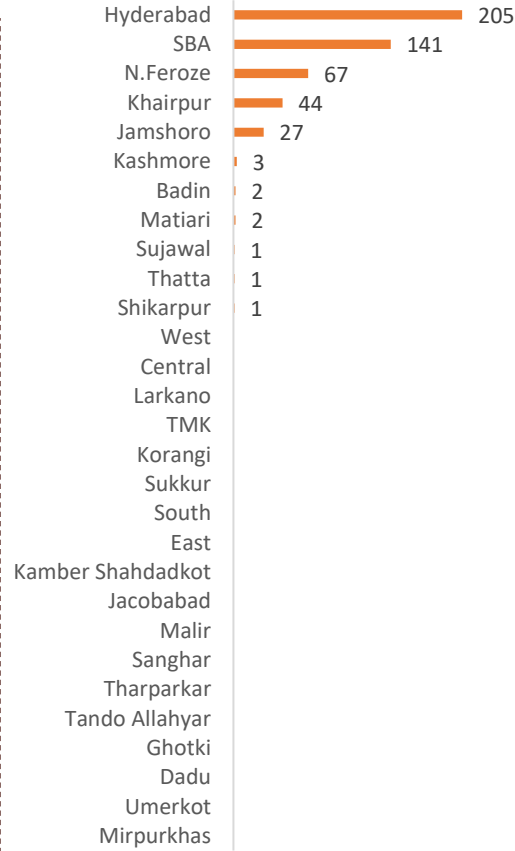

HEATWAVE DAILY SITUATION REPORT (Period Covered 1500 hrs 28-04-2026 - 1500 hrs 10-05-2026)

District wise Camps established

District wise Heatstroke Cases Treated

Key Figures

Heatwave Stabilization Camps / Centers Established	Total number of heatstroke cases treated	Number of heatstroke cases treated last 24 Hrs	Casualties	Loss of Livestock
1022	494	21	01	03

Heat Stabilization Camps / Centers Established Across Sindh by the Government of Sindh

Number of Centers / Camps Established in Divisions.

DIVISION	KARACHI	HYDERABAD	SUKKUR	SHAHEED BENAZIR ABAD	LARKANA	MIRPUR KHAS
Camps by Govt	95	366	101	155	95	210