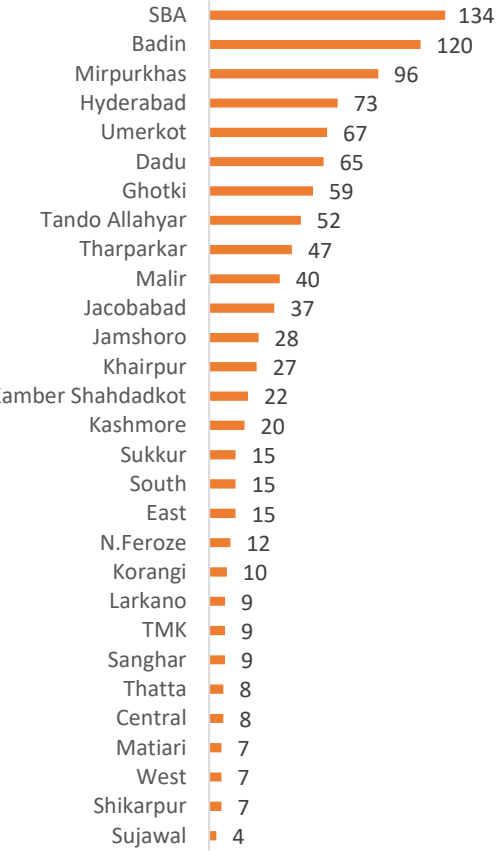

HEATWAVE DAILY SITUATION REPORT (Period Covered 1500 hrs 28-04-2026 - 1500 hrs 10-05-2026)

District wise Camps established

District wise Heatstroke Cases Treated

Key Figures

Heatwave Stabilization Camps / Centers Established	Total number of heatstroke cases treated	Number of heatstroke cases treated last 24 Hrs	Casualties	Loss of Livestock
1022	494	21	01	03

Heat Stabilization Camps / Centers Established Across Sindh by the Government of Sindh

Number of Centers / Camps Established in Divisions.

DIVISION	KARACHI	HYDERABAD	SUKKUR	SHAHEED BENAZIR ABAD	LARKANA	MIRPUR KHAS
Camps by Govt	95	366	101	155	95	210